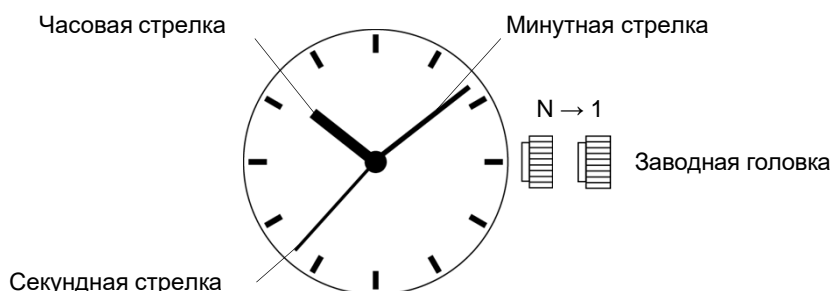

3 hands

◆ Циферблат

◆ Работа заводной головки

	Позиция заводной головки	
	N : Исходное положение	1 : Позиция
Заводная головка	Свободное	Установка времени

◆ Как установить время

1) Потяните заводную головку до положения 1-го клика, когда секундная стрелка находится в положении 12 часов.
2) Поверните головку, чтобы установить часовую и минутную стрелки.
3) - Устанавливая минутную стрелку, продвигайте его на 4-5 минут до желаемого времени, а затем верните его в нужное время.
4) Верните заводную головку в нормальное положение.

◆ Функция предупреждения об истощении мощности

Когда аккумулятор приближается к концу, секундная стрелка перемещается с интервалом в две секунды вместо обычных односекундных интервалов. В этом случае замените батарею на новую, как можно скорее.

- Часы остаются точными, а секундная стрелка двигается с интервалом в две секунды.

Примечание. Доступность этой функции различна в зависимости от калибра.