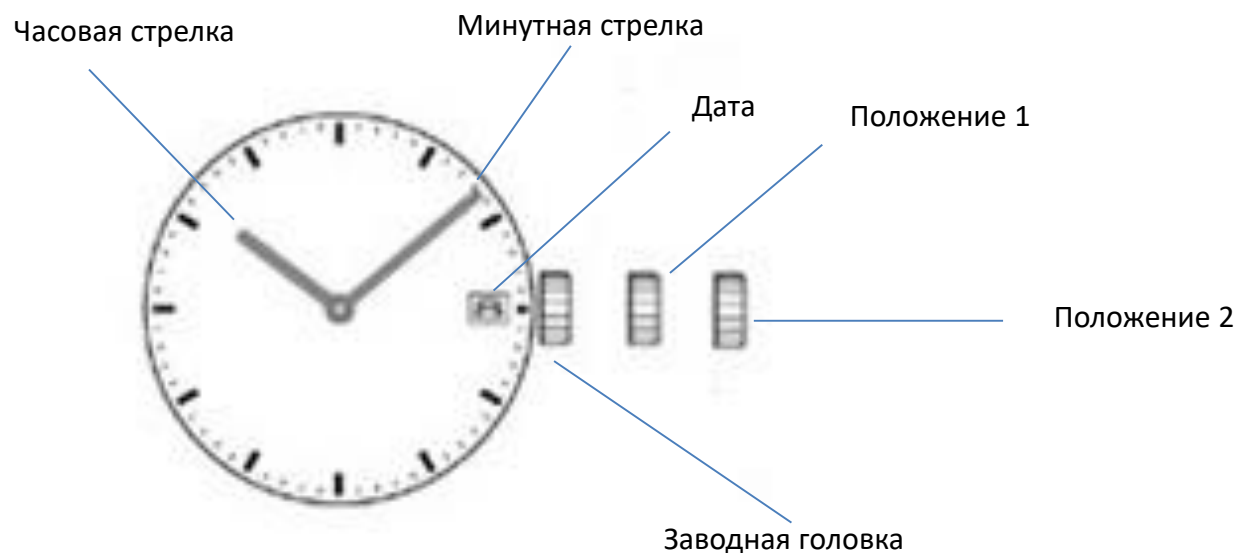

TIME SETTING

[2 Стрелки/ Дата]

Установка времени.

1) Поставьте заводную головку в положение 2.
2) Поворачивайте заводную головку по часовой стрелки, пока не достигните нужного Вам времени.
3) Верните заводную головку в исходное положение.

Установка даты.

1) Поставьте заводную головку в положение 1.
2) Поворачивайте заводную головку по часовой стрелки, пока не достигните нужного числа.
3) Верните заводную головку в исходное положение.

Замечание :

* Дата будет постепенно изменяться между 9:00 вечера. и 4:00 А.М.
Поэтому не устанавливайте дату в течение этого периода времени, т.к. дата может не измениться должным образом. Если необходимо установить календарь в течение этого периода времени, сначала измените время на любое время вне его, установите дату и затем установите правильное время.